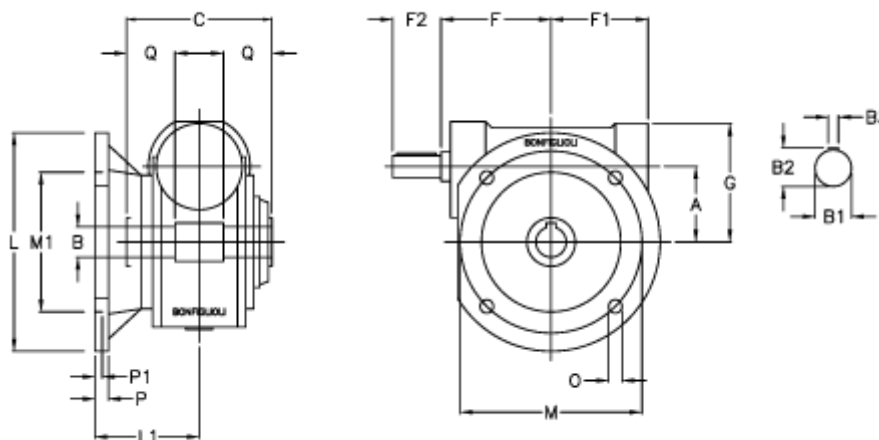

Article number: 3901130056500

Description: Worm gear with solid input shaft
VF 130FC-56-HS

Measures

a	= 130.0	F1 = 154	P = 20
B	= 45	F2 = 60	P1 = 12
B1	= 30	g = 195	Q = 52.5
B2	= 33	L = 320	
B3	= 8	L1 = 137.5	
C	= 165	m = 255	
Description	= VF 130FC-xx-HS	M1 = 180	
F	= 160.0	O = 16	